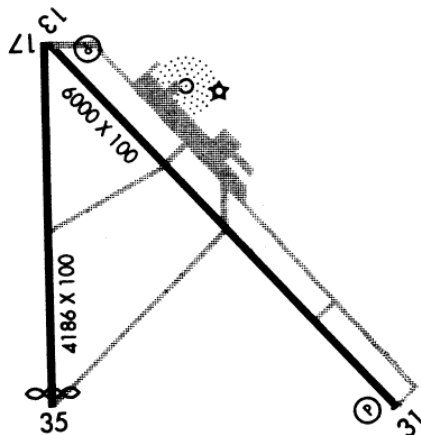

WX Contacts:

ASOS 135.075 940-325-2457;

Traffic Patterns:

All Aircraft 1964 MSL;

Runways:

13-31; 6000X100; asphalt; MIRL; trees ea end.

17-35; 4188X100; asphalt; MIRL; trees ry 17; road ry 35.

Communication Freqs:

Unicom 122.725 FSS 122.2

CTAF 122.725

Beacon: and IFR

MWL Elevation: 973

Phone: 940-328-7808 Fax: 940-328-7813

Fees: Hangar Fee;

Charts: DALLAS-FT WORTH; L13;

Approaches: NDB; VOR; GPS RNAV;